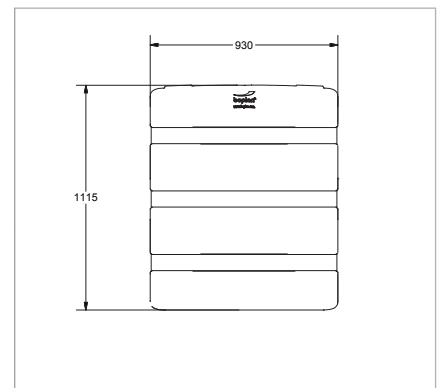

## PRODUCT SPECIFICATIONS

SIZE	
Outer diameter	Ø 930 mm
Inner dimension	510 mm x 510 mm (410 mm x 410 mm)
Fixations	3 black straps to hold both halves together
weight	35.0 kg (17.5 kg per piece)
MATERIAL	
Column protector	HDPE - UV resistant
Straps	Velcro® ties (3 x 3400 mm)
COLORS	
Column protector	Yellow (other colors on request)
Straps	Black
USAGE	
Environment	Indoor and outdoor use
Working Temperatures	-15°C up to +40°C For application at lower temperatures, contact your local sales office.

REQUIREMENTS	
Maximum pillars dimensions	500 mm x 500 mm

APPENDIX	
Test Report	Available
Technical Drawing	Available
Installation Sheet	Available

PACKAGING INFORMATION		
Intrastat Code	39259080	
Dimensions	1 KP	1 pallet 120x100x125cm
	2 KP	1 pallet 120x100x235cm
	4 KP	2 pallet 120x100x235cm