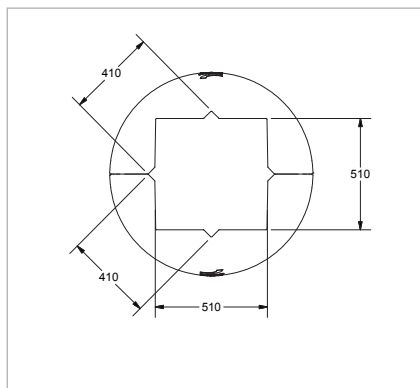

# KP 500 BOPLAN COLUMN PROTECTOR SPECIFICATION SHEET

Revision: 7 December 2017 1:22 PM

Boplan reference:  
KP5000-1100-S200YE

## PRODUCT SPECIFICATIONS

SIZE	
Outer diameter	Ø 930 mm
Inner dimension	510 mm x 510 mm (410 mm x 410 mm)
Fixations	3 black straps to hold both halves together
weight	35.0 kg (17.5 kg per piece)
MATERIAL	
Column protector	HDPE - UV resistant
Straps	Velcro® ties (3 x 3400 mm)
COLORS	
Column protector	Yellow (other colors on request)
Straps	Black
USAGE	
Environment	Indoor and outdoor use
Working Temperatures	-15°C up to +40°C For application at lower temperatures, contact your local sales office.

REQUIREMENTS	
Maximum pillars dimensions	500 mm x 500 mm

APPENDIX	
Test Report	Available
Technical Drawing	Available
Installation Sheet	Available

PACKAGING INFORMATION		
Intrastat Code	39259080	
Dimensions	1 KP	1 pallet 120x100x125cm
	2 KP	1 pallet 120x100x235cm
	4 KP	2 pallet 120x100x235cm